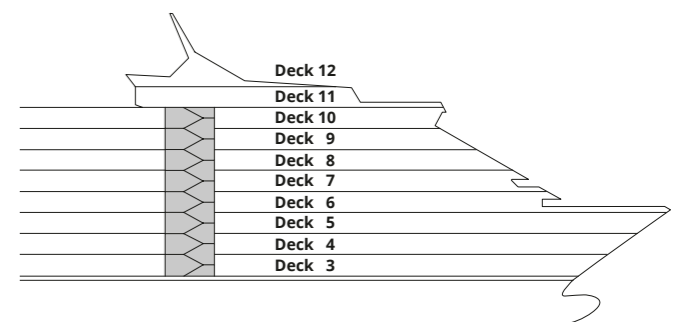

Category	Deck	Description	Number of staterooms
Interior Cosmos cabins			
IA	4/5	Queen bed or 2 twin beds, with optional additional single upper bunk bed, shower	73
IB	4/5	Queen bed or 2 twin beds, with optional additional single upper bunk bed, shower	77
IC	6/7/11	Queen bed or 2 twin beds, with optional additional single upper bunk bed, shower	78
Exterior Cosmos cabins			
XA	4/5	Mix of Queen bed, 2 twin beds with optional single upper bunk beds, single sofa bed or seating area (XBO obstructed view), shower	28
XBO	6/7	Mix of Queen bed, 2 twin beds with optional single upper bunk beds, single sofa bed or seating area (XBO obstructed view), shower	52
XB	3/4/6/7	Mix of Queen bed, 2 twin beds with optional single upper bunk beds, single sofa bed or seating area (XBO obstructed view), shower	80
XC	4/5/6	Mix of Queen bed, 2 twin beds with optional single upper bunk beds, single sofa bed or seating area (XBO obstructed view), shower	100
XD	5/7	Mix of Queen bed, 2 twin beds with optional single upper bunk beds, single sofa bed or seating area (XBO obstructed view), shower	98
BA	7	Queen bed, seating area, shower and balcony	60
Dream suites			
SJA Junior Dream Suites	6	Queen bed, single or double sofa bed, shower, mini bar and balcony	5
SJB Junior Dream Suites	11	Queen bed, single sofa bed, shower, mini bar and balcony	25
SG Grand Dream Suites	7	Queen bed, single sofa bed, walk-in closet, jet tub, mini bar and spacious balcony deck	2
SH Grand Horizon Suites	11	Queen bed, single sofa bed, shower, floor to ceiling windows, mini bar and balcony deck	2