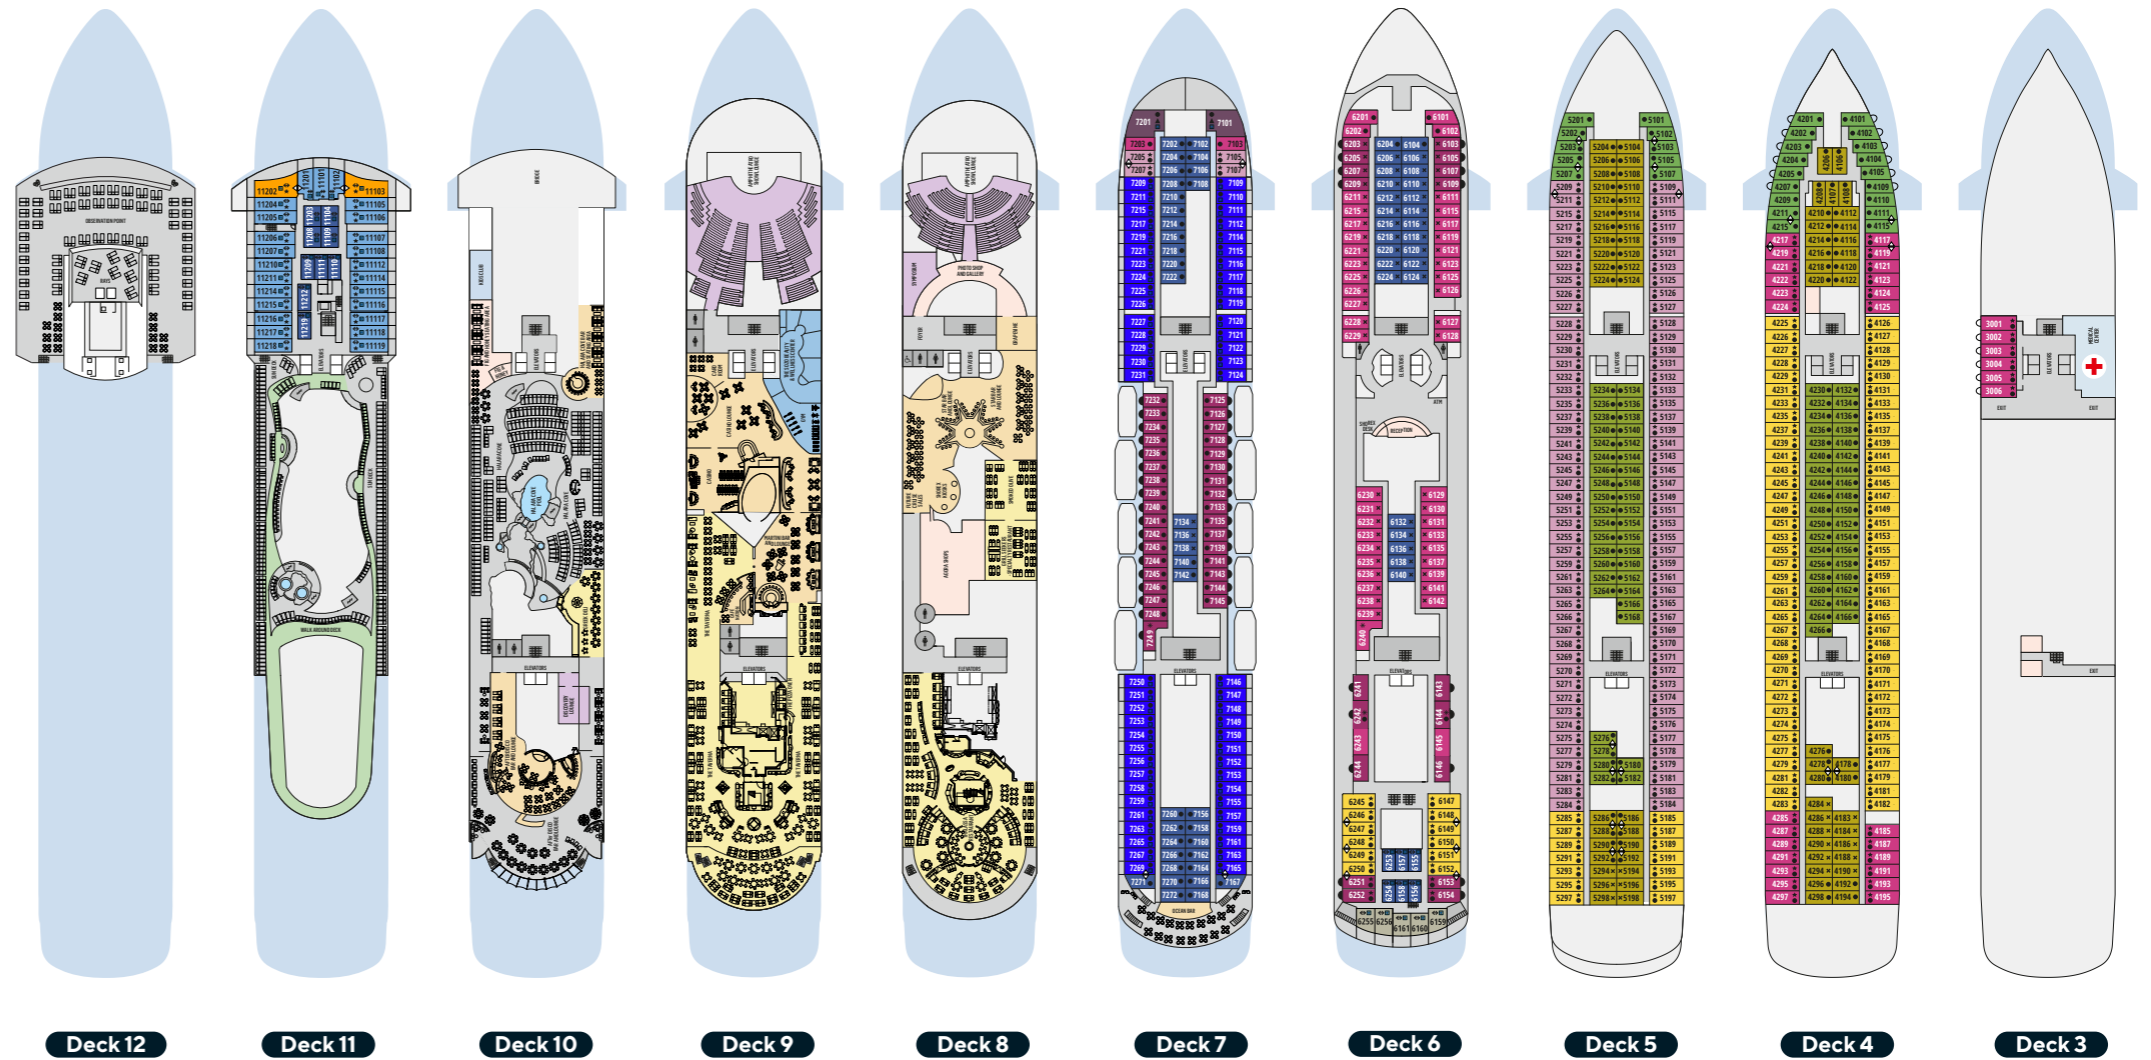

Onboard Celestyal Discovery

Symbol legend

- None 2 twin beds (not convertible to Queen)
- Queen bed (not convertible to twin)
- ↔ Queen bed (convertible to twin)
- ▲ 3rd berth
- ✕ 2 twin beds & optional 2 single upper bunk beds
- ★ Sofa bed
- ⊛ Jet tubs (Grand Dream Suites)
- ⌒ Porthole
- * Wheelchair accessible
- ◁▷ Interconnecting rooms
- ◐ Obstructed view
- ❄ Mini fridge

Places to have a good meal

- Deck 10** Greek Deli
- Deck 9** The Taverna and The Pizza Oven
- Deck 8** Grill Seekers - Specialty Restaurant, Thalassa Restaurant and Smoked Olive

Places to have fun

- Deck 10** Fig & Honey, Halara Cove Bar, Discovery Lounge, AFter Disco Bar and Lounge, Kids Club
- Deck 9** Amphitheatro Show Lounge-upper level, Martini Bar and Lounge, Café Nation, Casino Bar and Lounge
- Deck 8** Amphitheatro Show Lounge-lower level, Grapevine, Star Bar and Lounge
- Deck 7** Ocean Bar

Places to treat yourself

- Deck 11** Sun Deck, Walk Around Deck
- Deck 10** Halara Cove & Pool
- Deck 9** The Sozo Beauty & Wellness Center
- Deck 8** Symposium, Photo Shop and Gallery, Agora Shops
- Deck 6** Reception and Shorex Desk
- Deck 3** Medical Center

Deck 3

Deck 4

Deck 5

Deck 6

Deck 7

Deck 8

Deck 9

Deck 10