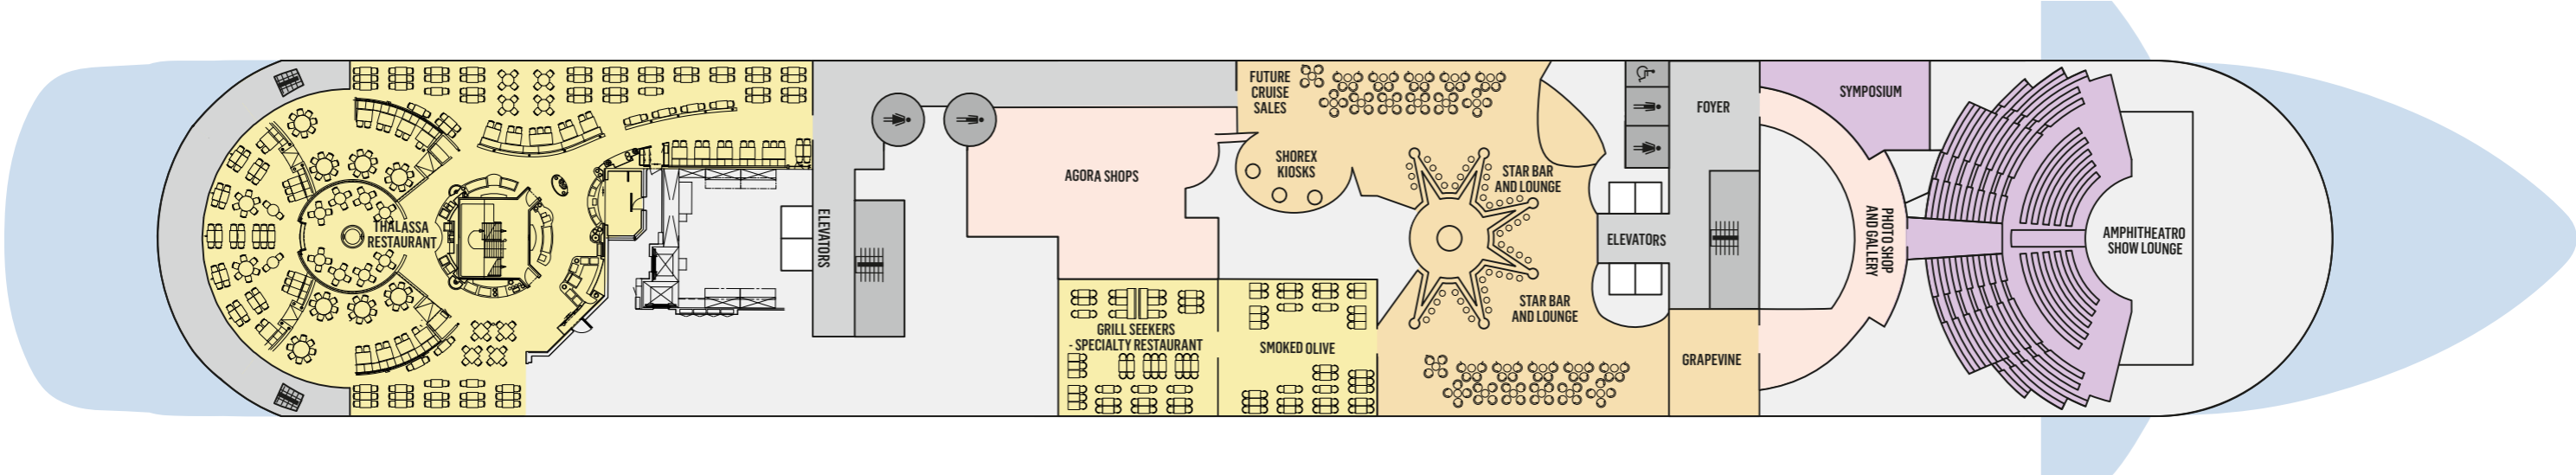

Onboard Celestyal Discovery

Symbol legend

- None 2 twin beds (not convertible to Queen)
- Queen bed (not convertible to twin)
- ↔ Queen bed (convertible to twin)
- ▲ 3rd berth
- ✕ 2 twin beds & optional 2 single upper bunk beds
- ★ Sofa bed
- ⊛ Jet tubs (Grand Dream Suites)
- ⌒ Porthole
- * Wheelchair accessible
- ◁▷ Interconnecting rooms
- ◐ Obstructed view
- ❄ Mini fridge

Deck 3

Deck 4

Deck 5

Deck 6

Deck 7

Deck 8

Deck 9

Deck 10