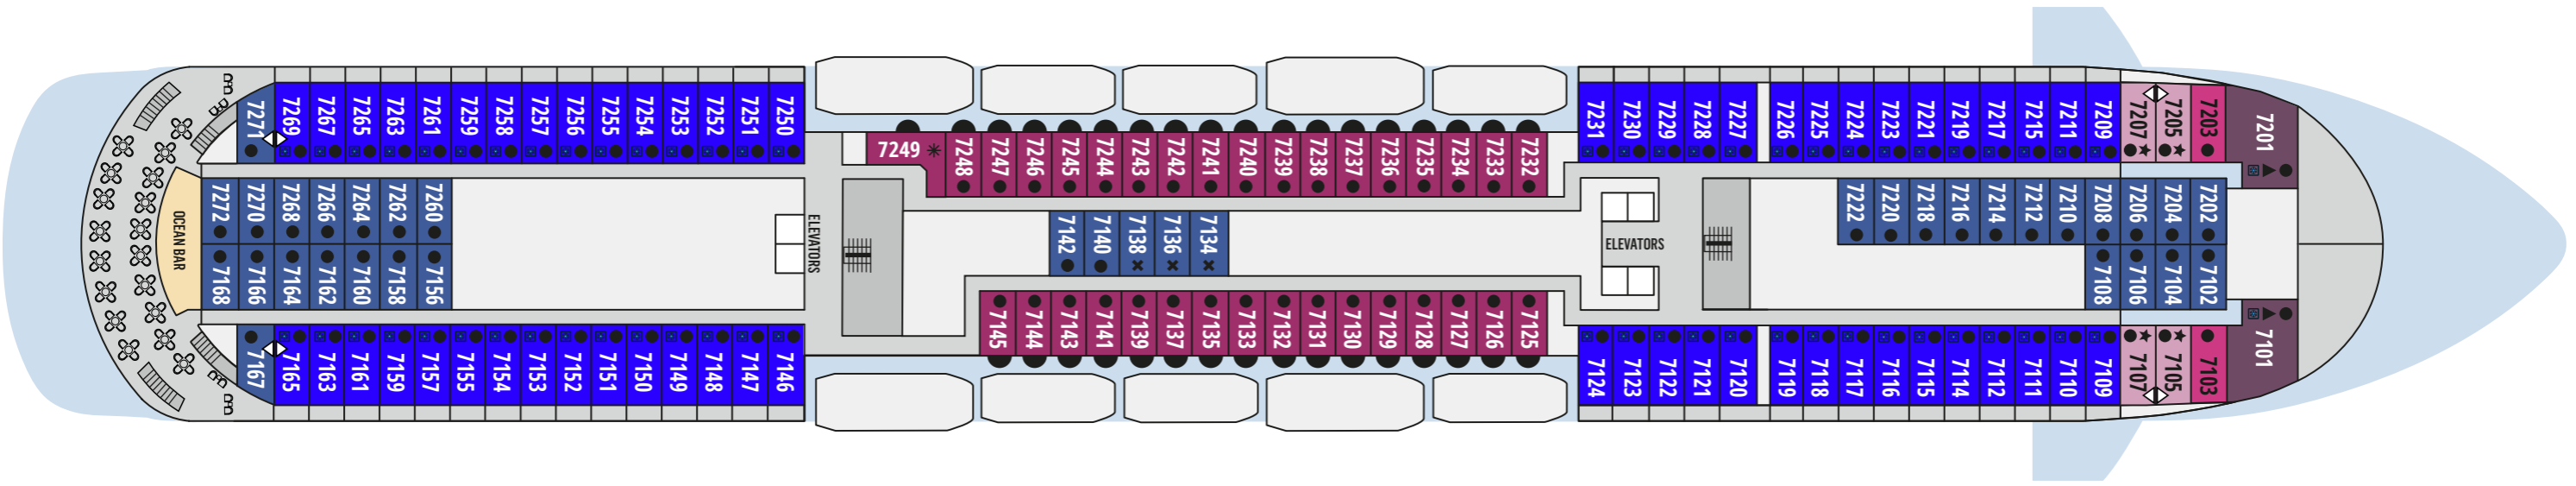

Category	Deck	Description	Number of staterooms
Interior Cosmos cabins			
IA	4/5	Queen bed or 2 twin beds, with optional additional single upper bunk bed, shower	73
IB	4/5	Queen bed or 2 twin beds, with optional additional single upper bunk bed, shower	77
IC	6/7/11	Queen bed or 2 twin beds, with optional additional single upper bunk bed, shower	78
Exterior Cosmos cabins			
XA	4/5	Mix of Queen bed, 2 twin beds with optional single upper bunk beds, single sofa bed or seating area (XBO obstructed view), shower	28
XBO	6/7	Mix of Queen bed, 2 twin beds with optional single upper bunk beds, single sofa bed or seating area (XBO obstructed view), shower	52
XB	3/4/6/7	Mix of Queen bed, 2 twin beds with optional single upper bunk beds, single sofa bed or seating area (XBO obstructed view), shower	80
XC	4/5/6	Mix of Queen bed, 2 twin beds with optional single upper bunk beds, single sofa bed or seating area (XBO obstructed view), shower	100
XD	5/7	Mix of Queen bed, 2 twin beds with optional single upper bunk beds, single sofa bed or seating area (XBO obstructed view), shower	98
BA	7	Queen bed, seating area, shower and balcony	60
Dream suites			
SJA Junior Dream Suites	6	Queen bed, single or double sofa bed, shower, mini bar and balcony	5
SJB Junior Dream Suites	11	Queen bed, single sofa bed, shower, mini bar and balcony	25
SG Grand Dream Suites	7	Queen bed, single sofa bed, walk-in closet, jet tub, mini bar and spacious balcony deck	2
SH Grand Horizon Suites	11	Queen bed, single sofa bed, shower, floor to ceiling windows, mini bar and balcony deck	2

Deck 3

Deck 4

Deck 5

Deck 6

Deck 7

Deck 8

Deck 9

Deck 10

Deck 11

Deck 12