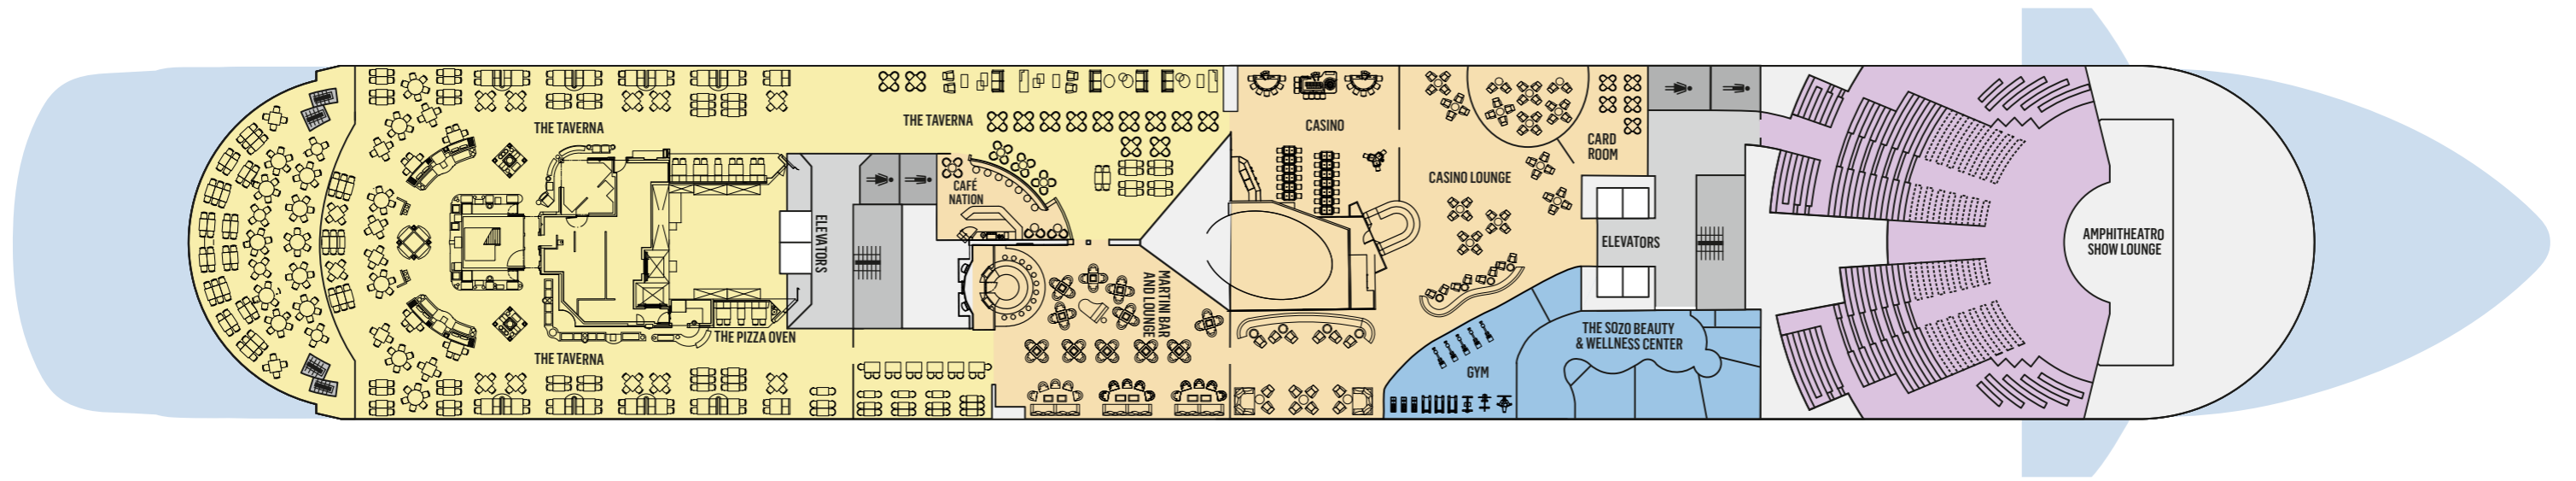

Onboard Celestyal Discovery

Symbol legend

- None 2 twin beds (not convertible to Queen)
- Queen bed (not convertible to twin)
- ↔ Queen bed (convertible to twin)
- ▲ 3rd berth
- ✕ 2 twin beds & optional 2 single upper bunk beds
- ★ Sofa bed
- ⊛ Jet tubs (Grand Dream Suites)
- ⌒ Porthole
- * Wheelchair accessible
- ◁▷ Interconnecting rooms
- ◐ Obstructed view
- ❄ Mini fridge

Deck 3

Deck 4

Deck 5

Deck 6

Deck 7

Deck 8

Deck 9

Deck 10

Deck 11

Deck 12