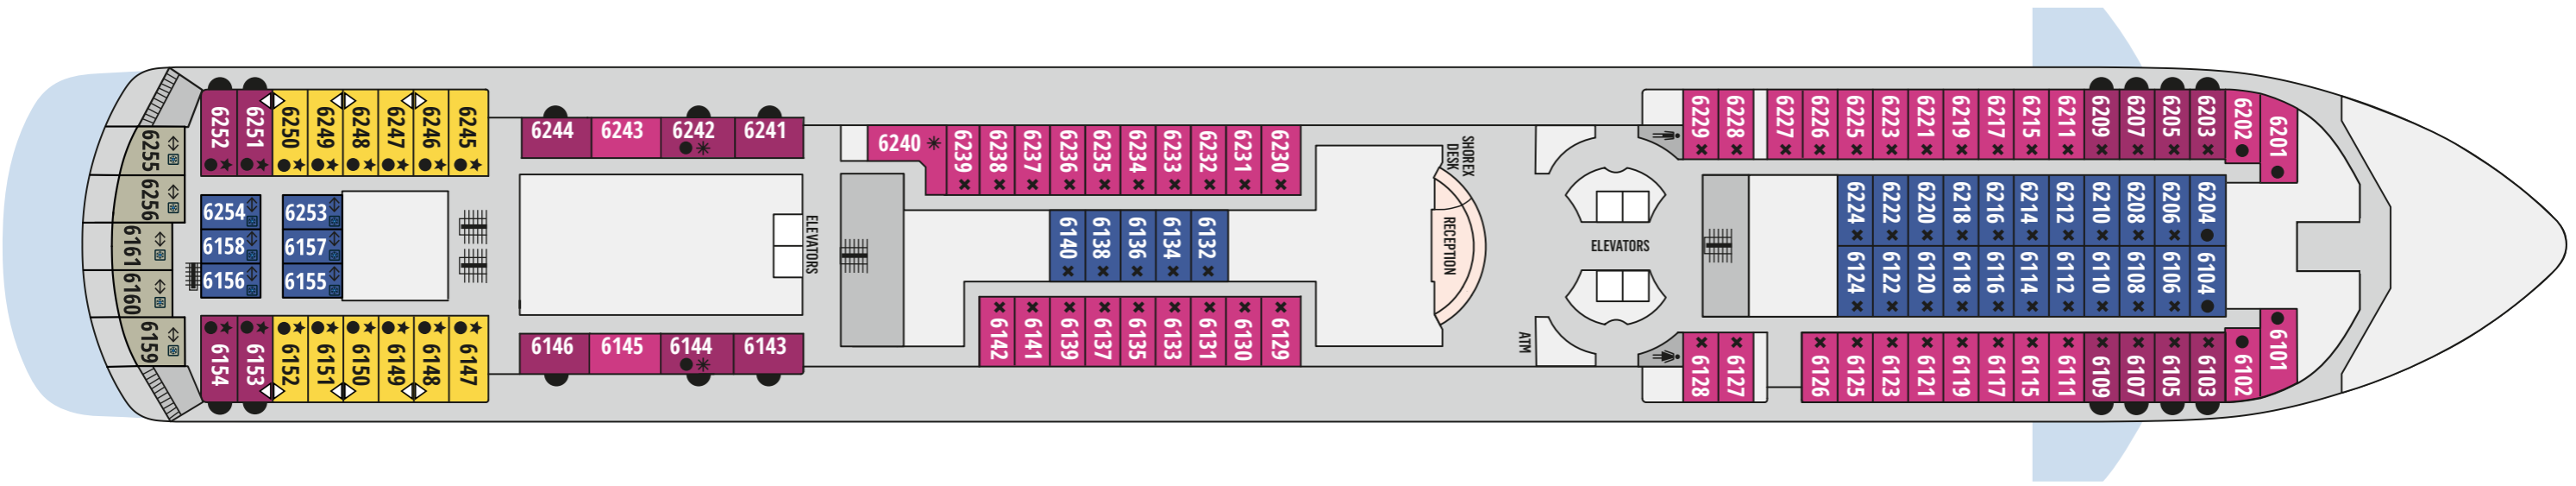

Category	Deck	Description	Number of staterooms
Interior Cosmos cabins			
IA	4/5	Queen bed or 2 twin beds, with optional additional single upper bunk bed, shower	73
IB	4/5	Queen bed or 2 twin beds, with optional additional single upper bunk bed, shower	77
IC	6/7/11	Queen bed or 2 twin beds, with optional additional single upper bunk bed, shower	78
Exterior Cosmos cabins			
XA	4/5	Mix of Queen bed, 2 twin beds with optional single upper bunk beds, single sofa bed or seating area (XBO obstructed view), shower	28
XBO	6/7	Mix of Queen bed, 2 twin beds with optional single upper bunk beds, single sofa bed or seating area (XBO obstructed view), shower	52
XB	3/4/6/7	Mix of Queen bed, 2 twin beds with optional single upper bunk beds, single sofa bed or seating area (XBO obstructed view), shower	80
XC	4/5/6	Mix of Queen bed, 2 twin beds with optional single upper bunk beds, single sofa bed or seating area (XBO obstructed view), shower	100
XD	5/7	Mix of Queen bed, 2 twin beds with optional single upper bunk beds, single sofa bed or seating area (XBO obstructed view), shower	98
BA	7	Queen bed, seating area, shower and balcony	60
Dream suites			
SJA Junior Dream Suites	6	Queen bed, single or double sofa bed, shower, mini bar and balcony	5
SJB Junior Dream Suites	11	Queen bed, single sofa bed, shower, mini bar and balcony	25
SG Grand Dream Suites	7	Queen bed, single sofa bed, walk-in closet, jet tub, mini bar and spacious balcony deck	2
SH Grand Horizon Suites	11	Queen bed, single sofa bed, shower, floor to ceiling windows, mini bar and balcony deck	2

Deck 3

Deck 4

Deck 5

Deck 6

Deck 7

Deck 8

Deck 9

Deck 10

Deck 11

Deck 12