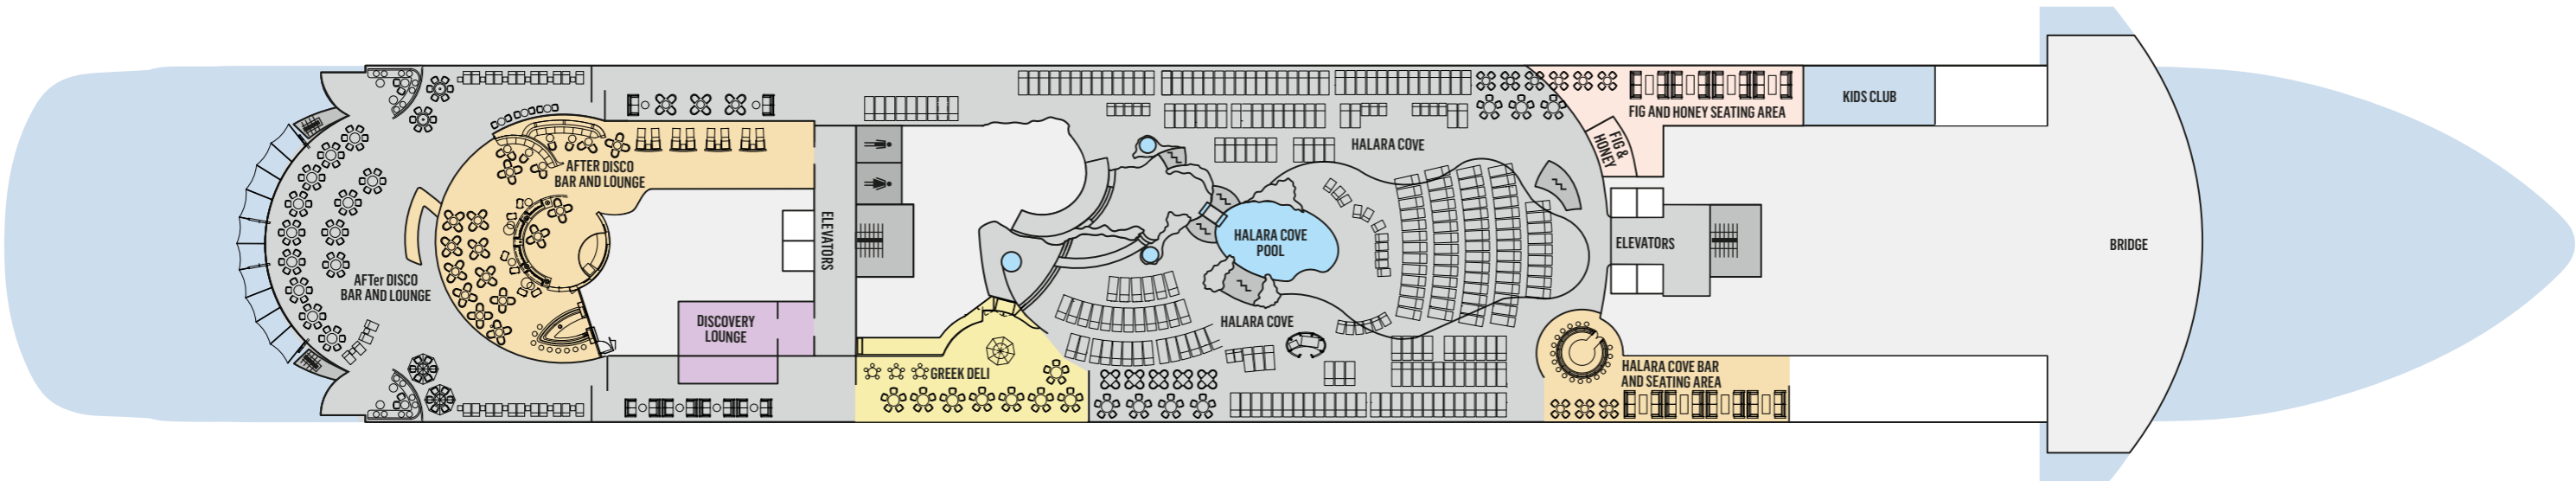

Onboard Celestyal Discovery

Symbol legend

- None 2 twin beds (not convertible to Queen)
- Queen bed (not convertible to twin)
- ↔ Queen bed (convertible to twin)
- ▲ 3rd berth
- ✕ 2 twin beds & optional 2 single upper bunk beds
- ★ Sofa bed
- ⊛ Jet tubs (Grand Dream Suites)
- ⌒ Porthole
- * Wheelchair accessible
- ◁▷ Interconnecting rooms
- ◐ Obstructed view
- ❄ Mini fridge

Deck 3

Deck 4

Deck 5

Deck 6

Deck 7

Deck 8

Deck 9

Deck 10

Deck 11

Deck 12