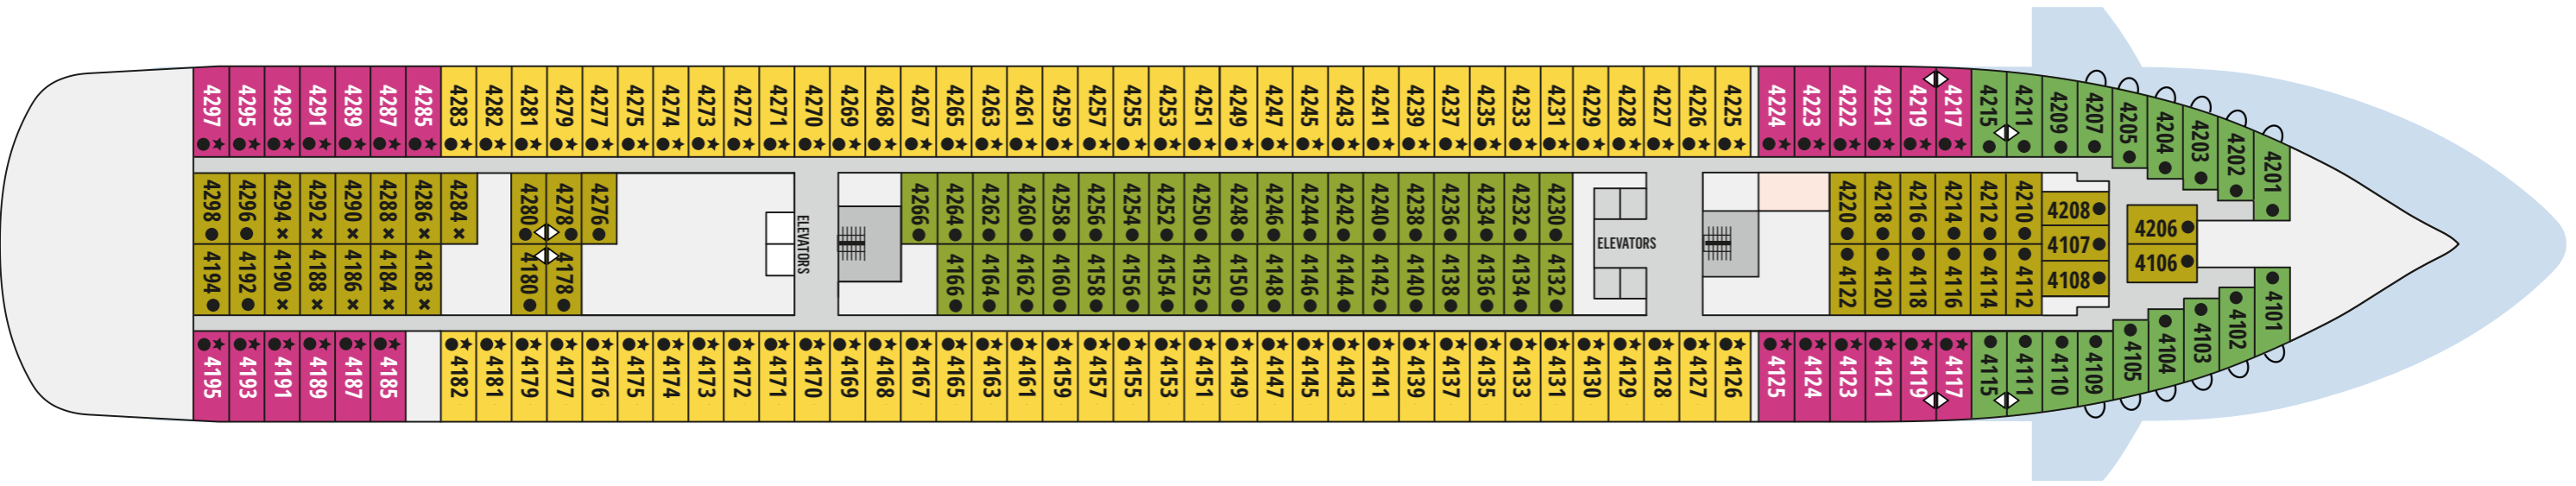

Your ship

- 1360 guests in 680 cabins, 94 with private balcony
- All cabins are equipped with telephone, hairdryer, safety deposit box and TV

Length 202,85 m
Tonnage 42,289 grt
Flag Malta

Deckplans and stateroom layouts are given purely as a guide. Size and layout may vary within the same category.

Category	Deck	Description	Number of staterooms
Interior Cosmos cabins			
IA	4/5	Queen bed or 2 twin beds, with optional additional single upper bunk bed, shower	73
IB	4/5	Queen bed or 2 twin beds, with optional additional single upper bunk bed, shower	77
IC	6/7/11	Queen bed or 2 twin beds, with optional additional single upper bunk bed, shower	78
Exterior Cosmos cabins			
XA	4/5	Mix of Queen bed, 2 twin beds with optional single upper bunk beds, single sofa bed or seating area (XBO obstructed view), shower	28
XBO	6/7	Mix of Queen bed, 2 twin beds with optional single upper bunk beds, single sofa bed or seating area (XBO obstructed view), shower	52
XB	3/4/6/7	Mix of Queen bed, 2 twin beds with optional single upper bunk beds, single sofa bed or seating area (XBO obstructed view), shower	80
XC	4/5/6	Mix of Queen bed, 2 twin beds with optional single upper bunk beds, single sofa bed or seating area (XBO obstructed view), shower	100
XD	5/7	Mix of Queen bed, 2 twin beds with optional single upper bunk beds, single sofa bed or seating area (XBO obstructed view), shower	98
BA	7	Queen bed, seating area, shower and balcony	60
Dream suites			
SJA Junior Dream Suites	6	Queen bed, single or double sofa bed, shower, mini bar and balcony	5
SJB Junior Dream Suites	11	Queen bed, single sofa bed, shower, mini bar and balcony	25
SG Grand Dream Suites	7	Queen bed, single sofa bed, walk-in closet, jet tub, mini bar and spacious balcony deck	2
SH Grand Horizon Suites	11	Queen bed, single sofa bed, shower, floor to ceiling windows, mini bar and balcony deck	2

Deck 3

Deck 4

Deck 5

Deck 6

Deck 7

Deck 8

Deck 9

Deck 10