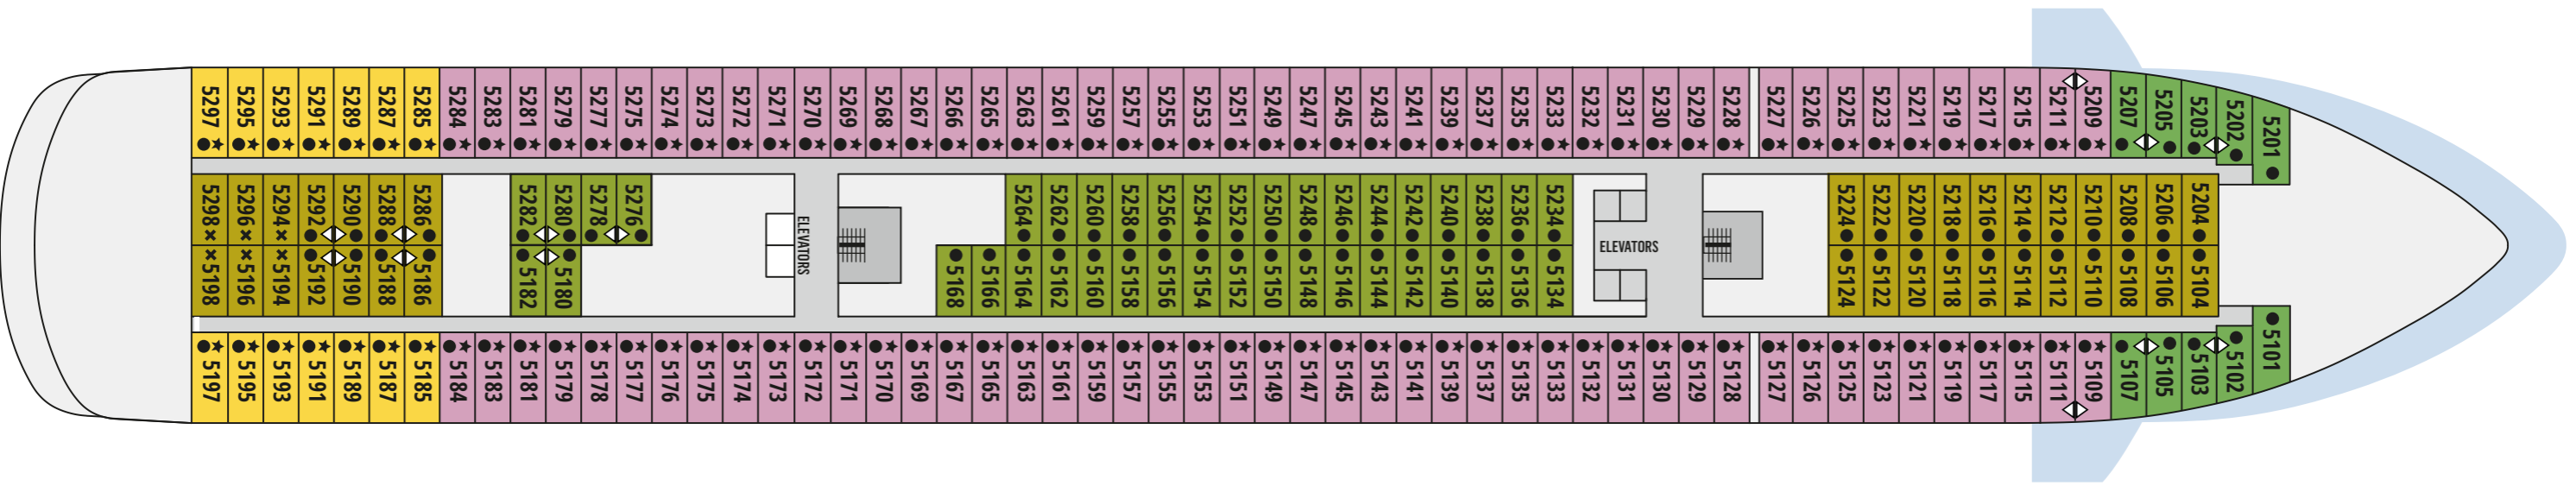

Category	Deck	Description	Number of staterooms
Interior Cosmos cabins			
IA	4/5	Queen bed or 2 twin beds, with optional additional single upper bunk bed, shower	73
IB	4/5	Queen bed or 2 twin beds, with optional additional single upper bunk bed, shower	77
IC	6/7/11	Queen bed or 2 twin beds, with optional additional single upper bunk bed, shower	78
Exterior Cosmos cabins			
XA	4/5	Mix of Queen bed, 2 twin beds with optional single upper bunk beds, single sofa bed or seating area (XBO obstructed view), shower	28
XBO	6/7	Mix of Queen bed, 2 twin beds with optional single upper bunk beds, single sofa bed or seating area (XBO obstructed view), shower	52
XB	3/4/6/7	Mix of Queen bed, 2 twin beds with optional single upper bunk beds, single sofa bed or seating area (XBO obstructed view), shower	80
XC	4/5/6	Mix of Queen bed, 2 twin beds with optional single upper bunk beds, single sofa bed or seating area (XBO obstructed view), shower	100
XD	5/7	Mix of Queen bed, 2 twin beds with optional single upper bunk beds, single sofa bed or seating area (XBO obstructed view), shower	98
BA	7	Queen bed, seating area, shower and balcony	60
Dream suites			
SJA Junior Dream Suites	6	Queen bed, single or double sofa bed, shower, mini bar and balcony	5
SJB Junior Dream Suites	11	Queen bed, single sofa bed, shower, mini bar and balcony	25
SG Grand Dream Suites	7	Queen bed, single sofa bed, walk-in closet, jet tub, mini bar and spacious balcony deck	2
SH Grand Horizon Suites	11	Queen bed, single sofa bed, shower, floor to ceiling windows, mini bar and balcony deck	2

Deck 3

Deck 4

Deck 5

Deck 6

Deck 7

Deck 8

Deck 9

Deck 10