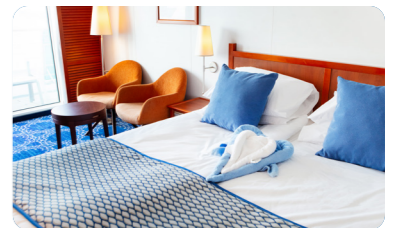

Onboard Celestyal Discovery

Symbol legend

- None 2 twin beds (not convertible to Queen)
- Queen bed (not convertible to twin)
- ↔ Queen bed (convertible to twin)
- ▲ 3rd berth
- ✕ 2 twin beds & optional 2 single upper bunk beds
- ★ Sofa bed
- ⊛ Jet tubs (Grand Dream Suites)
- ⌒ Porthole
- * Wheelchair accessible
- ◁▷ Interconnecting rooms
- ◐ Obstructed view
- ❄ Mini fridge

Category	Deck	Description	Number of staterooms
Interior Cosmos cabins			
IA	4/5	Queen bed or 2 twin beds, with optional additional single upper bunk bed, shower	73
IB	4/5	Queen bed or 2 twin beds, with optional additional single upper bunk bed, shower	77
IC	6/7/11	Queen bed or 2 twin beds, with optional additional single upper bunk bed, shower	78
Exterior Cosmos cabins			
XA	4/5	Mix of Queen bed, 2 twin beds with optional single upper bunk beds, single sofa bed or seating area (XBO obstructed view), shower	28
XBO	6/7	Mix of Queen bed, 2 twin beds with optional single upper bunk beds, single sofa bed or seating area (XBO obstructed view), shower	52
XB	3/4/6/7	Mix of Queen bed, 2 twin beds with optional single upper bunk beds, single sofa bed or seating area (XBO obstructed view), shower	80
XC	4/5/6	Mix of Queen bed, 2 twin beds with optional single upper bunk beds, single sofa bed or seating area (XBO obstructed view), shower	100
XD	5/7	Mix of Queen bed, 2 twin beds with optional single upper bunk beds, single sofa bed or seating area (XBO obstructed view), shower	98
BA	7	Queen bed, seating area, shower and balcony	60
Dream suites			
SJA Junior Dream Suites	6	Queen bed, single or double sofa bed, shower, mini bar and balcony	5
SJB Junior Dream Suites	11	Queen bed, single sofa bed, shower, mini bar and balcony	25
SG Grand Dream Suites	7	Queen bed, single sofa bed, walk-in closet, jet tub, mini bar and spacious balcony deck	2
SH Grand Horizon Suites	11	Queen bed, single sofa bed, shower, floor to ceiling windows, mini bar and balcony deck	2